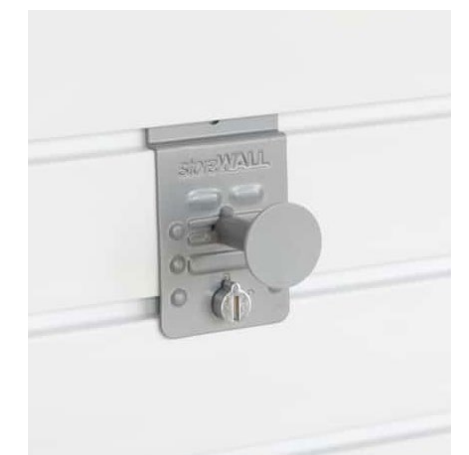

DISC HOOK

SLATWALL

HOOKS