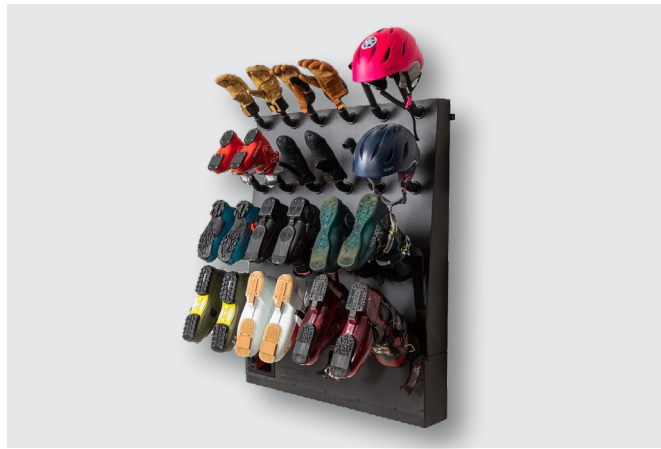

24 BOOT + HELMET DRYING SYSTEM