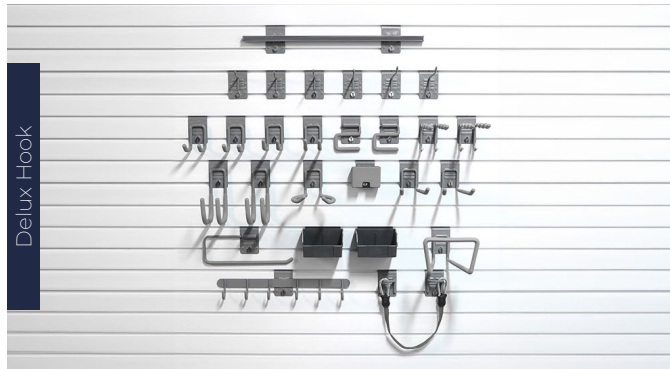

Steel

Blackwood

Barnwood

Whitewood

SHELVES + BRACKETS

SLATWALL

YOUR DREAM
GARAGE

Deluxe Hook