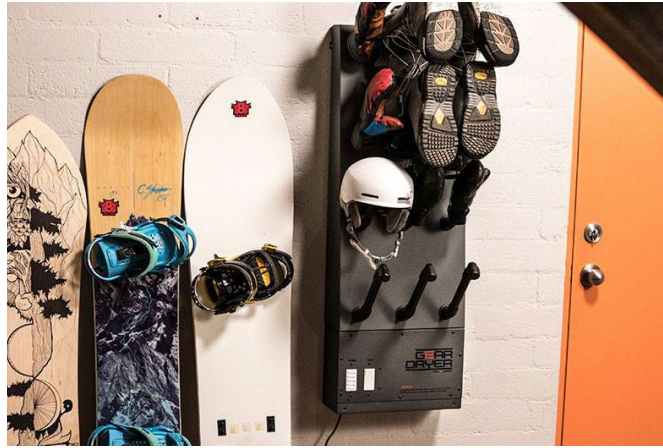

ONRAX MOTORIZED LIFTS

Available in White or Silver 400lbs capacity, Ceiling
Max 16ft/Min 29"

- AS36 3'x6'
- AS38 3'x8'
- AS46 4'x6'
- AS48 4'x8'
- AS44 4'x4'
- AS34 3'x4'

STATIONARY ONRAX

MOTORIZED ONRAX

YOUR GARAGE
YOUR WAY