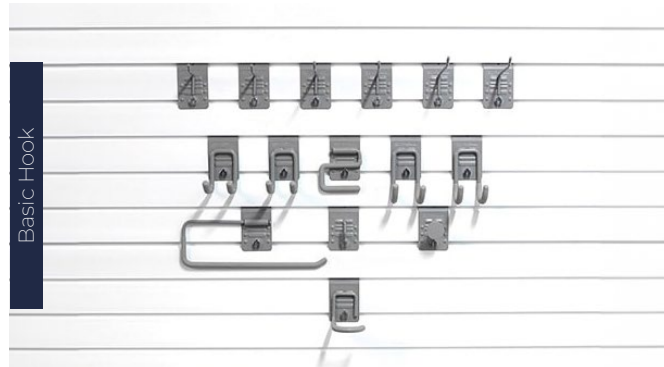

Steel

Blackwood

Barnwood

Whitewood

SHELVES + BRACKETS

SLATWALL

YOUR DREAM
GARAGE

Deluxe Hook

Select Hook

Premium Hook

Basic Hook

DELUXE HOOK BUNDLE | PREMIUM HOOK BUNDLE

SELECT HOOK BUNDLE | BASIC HOOK BUNDLE

Deluxe Basket

Select Basket

Premium Basket