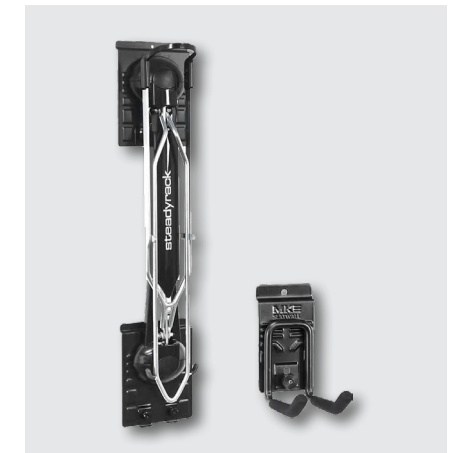

BUNDLES

24" MAGNETIC BAR

SLOT BIN

CLASSIC BIKE SET

MOUNTAIN BIKE SET

FAT TIRE BIKE SET

FENDER BIKE SET

LARGE BASKET