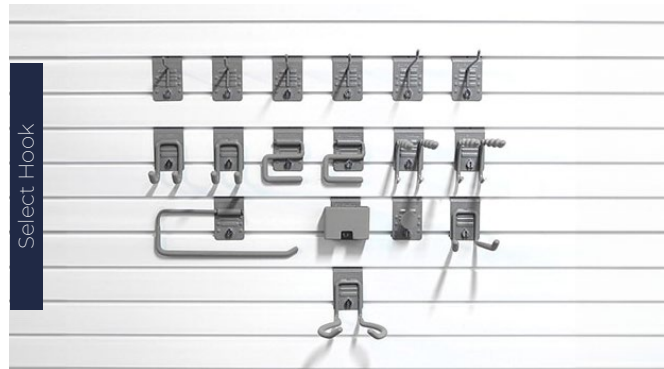

Steel

Blackwood

Barnwood

Whitewood

SHELVES + BRACKETS

SLATWALL

YOUR DREAM
GARAGE

Deluxe Hook

Select Hook

Premium Hook

Basic Hook

DELUXE HOOK BUNDLE | PREMIUM HOOK BUNDLE

SELECT HOOK BUNDLE | BASIC HOOK BUNDLE

Deluxe Basket

Select Basket

Premium Basket