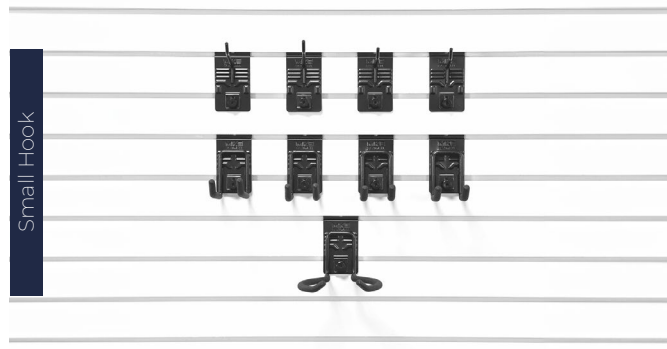

2025 CATALOG

Ruffino Closets
Accessories Catalog

RUFFINO
CLOSETS

EXTRA LARGE HOOK BUNDLE

MEDIUM HOOK BUNDLE

EXTRA LARGE BASKET BUNDLE

MEDIUM BASKET BUNDLE

LARGE HOOK BUNDLE

SMALL HOOK BUNDLE

LARGE BASKET BUNDLE

SMALL BASKET BUNDLE

EXTRA LARGE SHELF BUNDLE

LARGE SHELF BUNDLE

MEDIUM SHELF BUNDLE

SMALL SHELF BUNDLE

BUNDLES