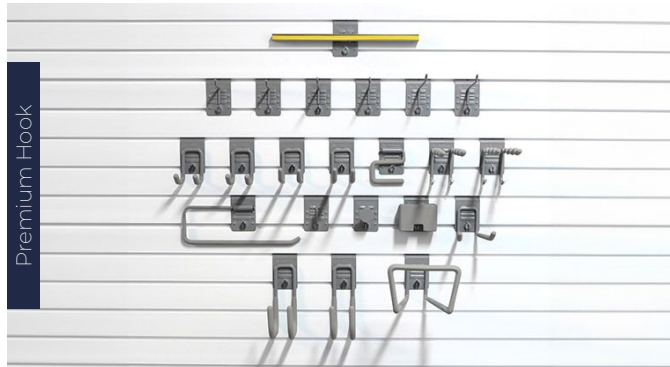

Steel

Blackwood

Barnwood

Whitewood

SHELVES + BRACKETS

SLATWALL

YOUR DREAM
GARAGE

Deluxe Hook

Select Hook

Premium Hook

Basic Hook

DELUXE HOOK BUNDLE | PREMIUM HOOK BUNDLE

SELECT HOOK BUNDLE | BASIC HOOK BUNDLE

Deluxe Basket

Select Basket

Premium Basket