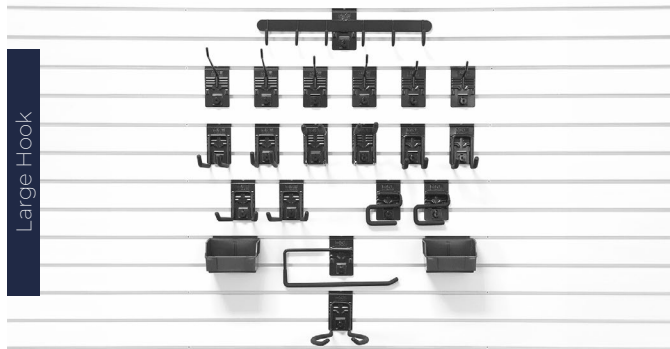

2025 CATALOG

Ruffino Closets
Accessories Catalog

RUFFINO
CLOSETS

EXTRA LARGE HOOK BUNDLE

MEDIUM HOOK BUNDLE

EXTRA LARGE BASKET BUNDLE

MEDIUM BASKET BUNDLE

LARGE HOOK BUNDLE

SMALL HOOK BUNDLE

LARGE BASKET BUNDLE

SMALL BASKET BUNDLE

EXTRA LARGE SHELF BUNDLE

LARGE SHELF BUNDLE

MEDIUM SHELF BUNDLE

SMALL SHELF BUNDLE

BUNDLES