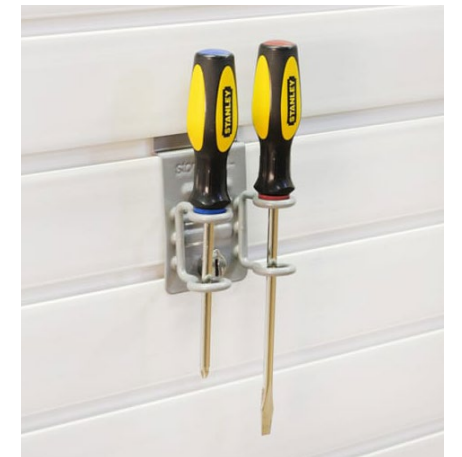

TOOL HOOK

VERTICAL TOOL HOOK

DISC HOOK

SLATWALL

HOOKS

TRI SKI HOOK

MAGNETIC TOOL BAR
15" | 24"

CLOSED LOOP HOOK

"J" HOOK
Regular, Rotating

POLE HOOK

"U" HOOK

HAND HELD POWER
TOOL HOOK

SIX PRONG HOOK

LONG HOOK

TRI-POD HOOK

BOX HOOK

DOUBLE LOOP HOOK

ANGLE HOOK

POWER STRIP SET

ULTRA DUTY HOOK
Larger size used for surf/paddle boards
15" | 25"

POWER TOOL HOOK

BUNGEE HOOK
Small, Medium, Large

SQUARE LOOP HOOK

HOOKS