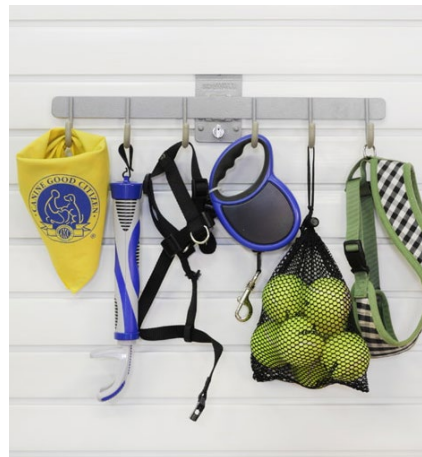

TOOL HOOK

VERTICAL TOOL HOOK

DISC HOOK

SLATWALL

HOOKS

TRI SKI HOOK

MAGNETIC TOOL BAR
15" | 24"

CLOSED LOOP HOOK

"J" HOOK
Regular, Rotating

POLE HOOK

"U" HOOK

HAND HELD POWER
TOOL HOOK

SIX PRONG HOOK

LONG HOOK

TRI-POD HOOK

BOX HOOK

DOUBLE LOOP HOOK

ANGLE HOOK

POWER STRIP SET

ULTRA DUTY HOOK
Larger size used for surf/paddle boards
15" | 25"

POWER TOOL HOOK

BUNGEE HOOK
Small, Medium, Large

SQUARE LOOP HOOK

HOOKS