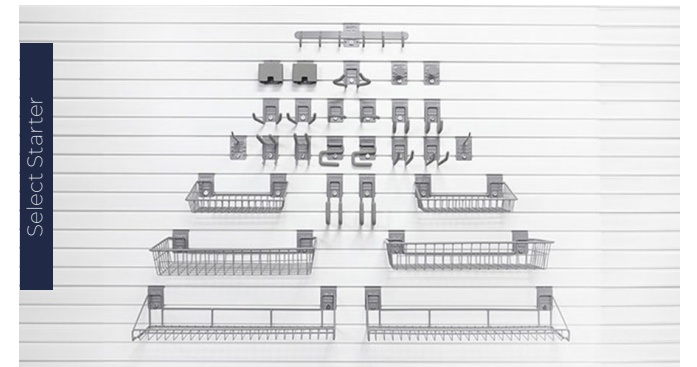

SELECT STARTER BUNDLE | **BASIC STARTER BUNDLE**

BUNDLES

BUNDLES