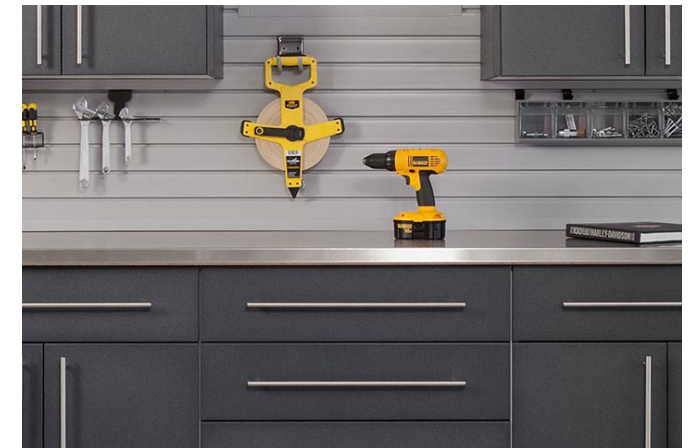

STANDARD BAR PULL
Included in material cost
8", 12"

MELAMINE TOPS
Custom Colors

STAINLESS STEEL TOPS
Custom Colors

STANDARD SQUARE PULL
Included in material cost
128mm | Available in Satin Nickel, Black, or Matt Gold, Oil Rubbed Bronze by request